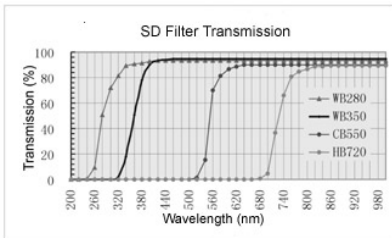

### Filter Wheel

The SD six position filter wheel holds up to six 16 mm diameter filters. It is available with either manual or motorised filter selection. In motorised format a stepper motor drives the compact filter wheel via the monochromator / spectrograph controller. The SD filter wheel is fully compatible with the Omni-lambda series monochromators / spectrographs.