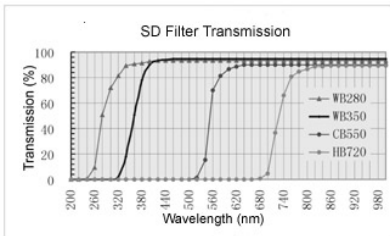

### Filter Wheel

The SD six position filter wheel holds up to six 16 mm diameter filters. It is available with either manual or motorised filter selection. In motorised format a stepper motor drives the compact filter wheel via the monochromator / spectrograph controller. The SD filter wheel is fully compatible with the Omni-lambda series monochromators / spectrographs.