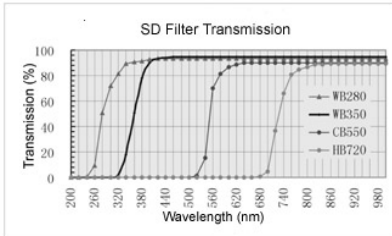

### Filter Wheel

The SD six position filter wheel holds up to six 16 mm diameter filters. It is available with either manual or motorised filter selection. In motorised format a stepper motor drives the compact filter wheel via the monochromator / spectrograph controller. The SD filter wheel is fully compatible with the Omni-lambda series monochromators / spectrographs.